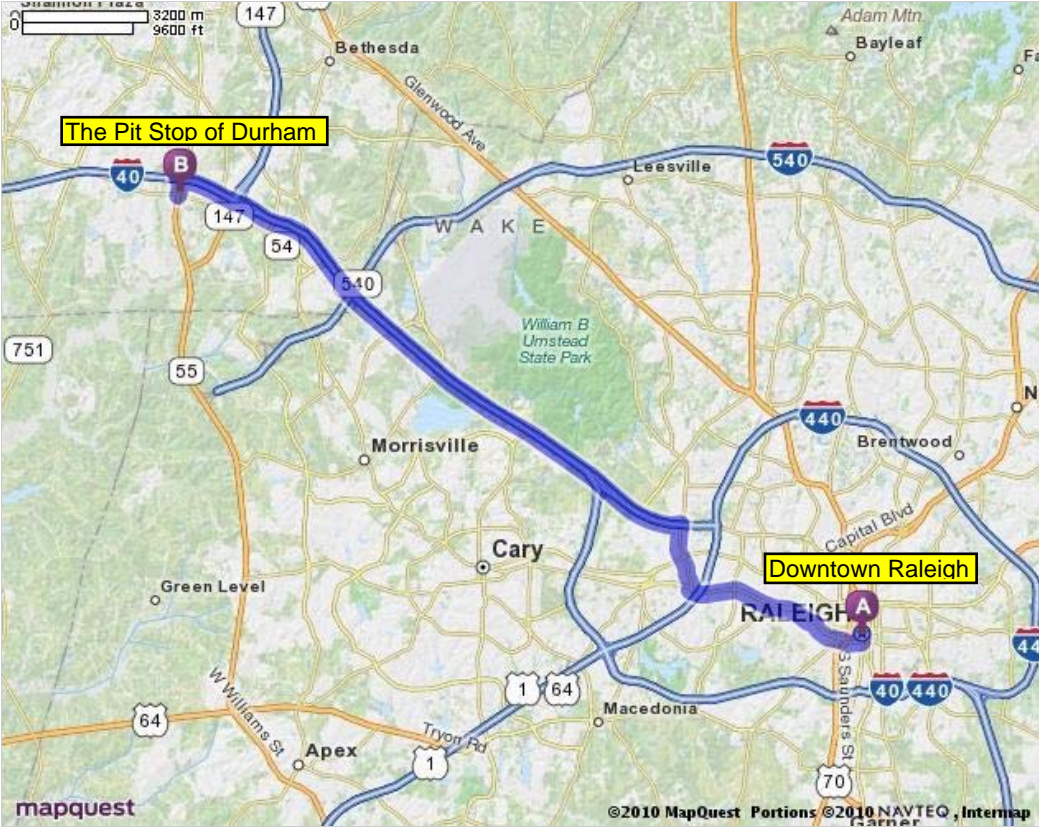

Directions TO: The Pit Stop of Durham

FROM: Downtown Raleigh, NC

Trip to 4611 Nc Highway 55

Durham, NC 27713-2265

19.18 miles - about 24 minutes

Raleigh, NC

1. Start out going **EAST** on **E SOUTH ST** toward **S WILMINGTON ST.** go 0.0 mi

2. Turn **RIGHT** onto **S WILMINGTON ST.** go 0.2 mi

3. Turn **RIGHT** onto **MARTIN LUTHER KING JR BLVD.** go 0.3 mi

4. Stay **STRAIGHT** to go onto **WESTERN BLVD.** go 3.6 mi

5. Turn **RIGHT** onto **BLUE RIDGE RD.** go 1.4 mi

6. Turn **LEFT** to take the ramp toward **I-40 / DURHAM / CHAPEL HILL.** go 0.3 mi

7. Merge onto **WADE AVE.** go 2.0 mi

8. **WADE AVE** becomes **I-40 W.** go 10.6 mi

9. Take the **NC-55 / APEX** exit, **EXIT 278**, toward **NC-54.** go 0.2 mi

10. Turn **RIGHT** onto **NC-55.** go 0.4 mi

11. **4611 NC HIGHWAY 55.** go 0.0 mi

4611 Nc Highway 55, Durham, NC 27713-2265

Total Travel Estimate : 19.18 miles - about 24 minutes

The Pit Stop of Durham

Downtown Raleigh